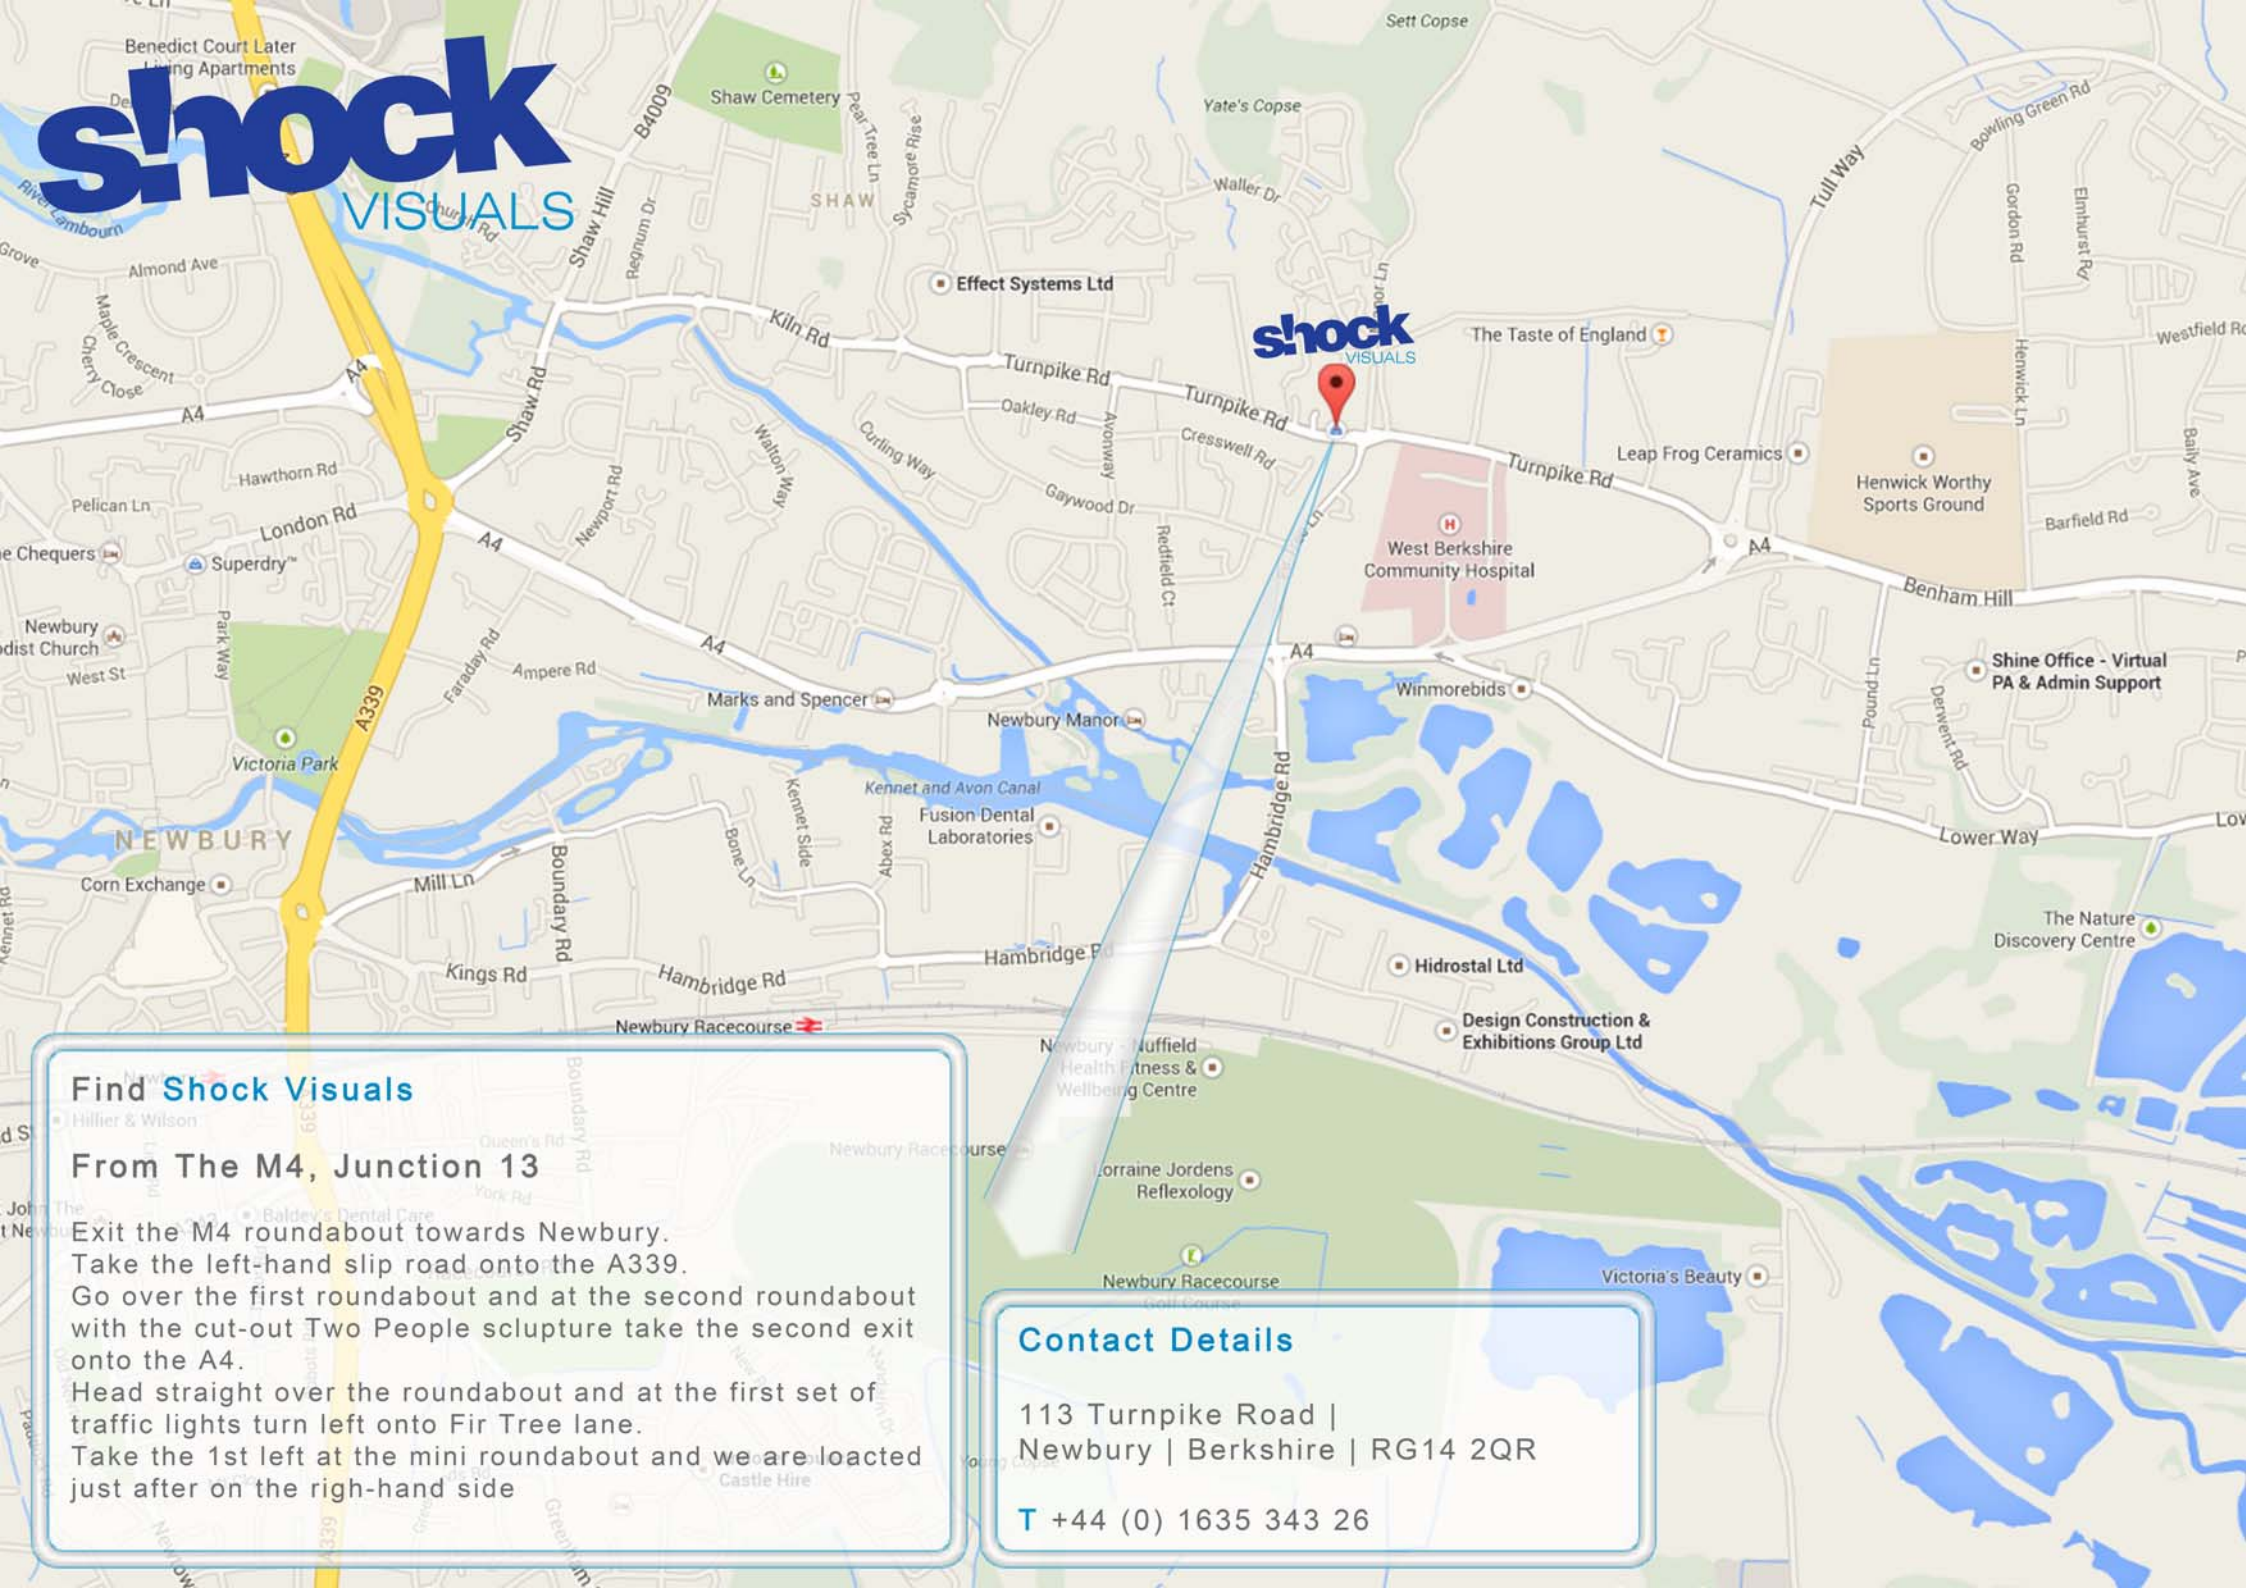

shock VISUALS

Find Shock Visuals

From The M4, Junction 13

Exit the M4 roundabout towards Newbury.
Take the left-hand slip road onto the A339.
Go over the first roundabout and at the second roundabout with the cut-out Two People sculpture take the second exit onto the A4.
Head straight over the roundabout and at the first set of traffic lights turn left onto Fir Tree lane.
Take the 1st left at the mini roundabout and we are located just after on the right-hand side